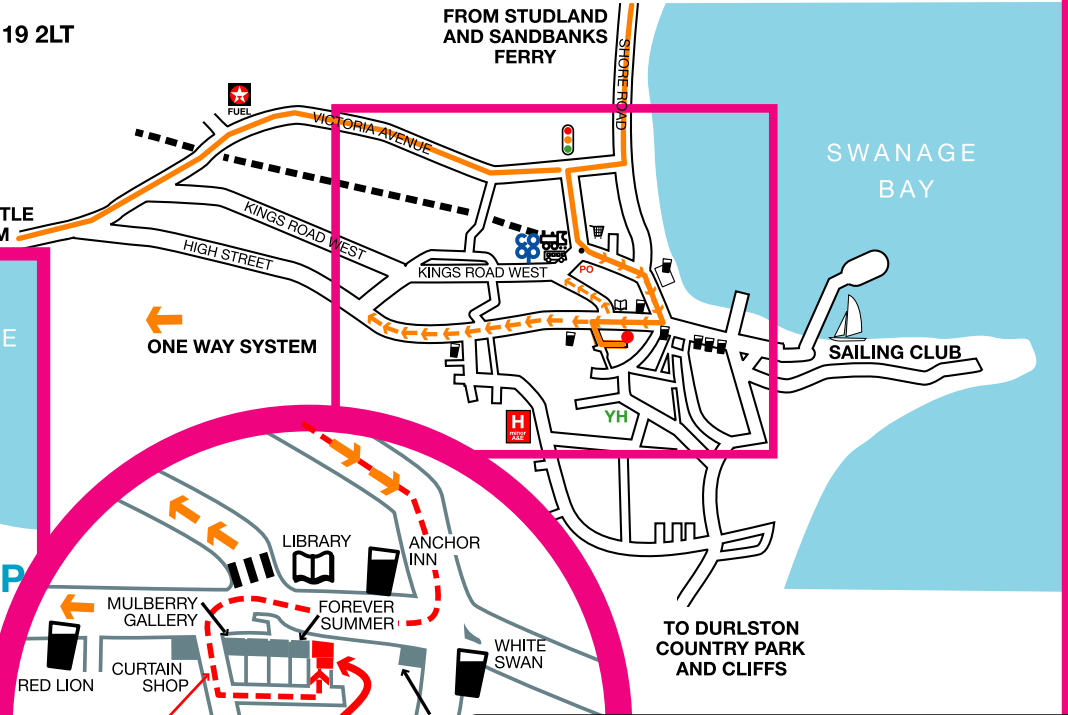

DIRECTIONS TO
THE SWANAGE AUBERGE
45 HIGH STREET SWANAGE DORSET BH19 2LT
(Entrance off Mount Pleasant Lane)

TEL: +44(0)1929 424368
MOBILE: 07711117668

swanage
AUBERGE
...thebunkhousethatcares!

**CLIMBER • DIVERS • WALKERS
WELCOME**

45 HIGH STREET • SWANAGE • DORSET BH19 2LT
TEL: 077 11 117 668
www.swanageauberge.co.uk