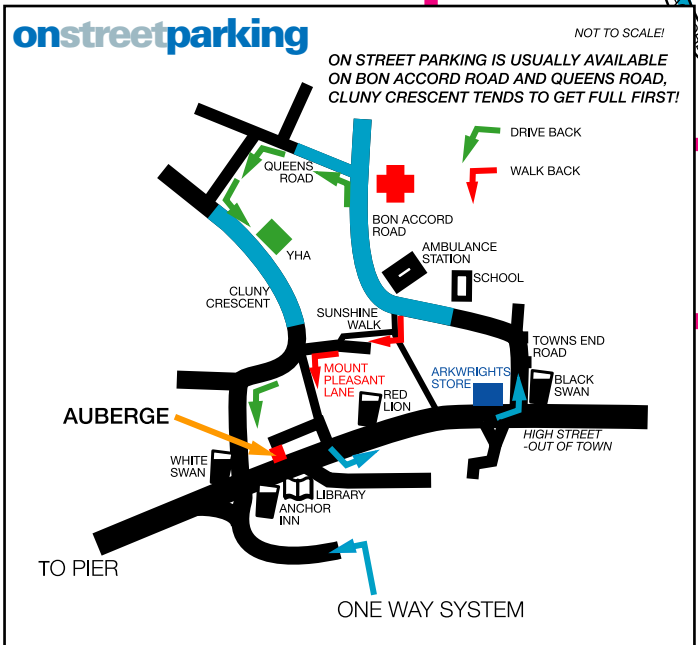

DIRECTIONS TO
THE SWANAGE AUBERGE
45 HIGH STREET SWANAGE DORSET BH19 2LT
(Entrance off Mount Pleasant Lane)

TEL: +44(0)1929 424368
MOBILE: 07711117668

swanage
AUBERGE
...thebunkhousethatcares!

**CLIMBER • DIVERS • WALKERS
WELCOME**