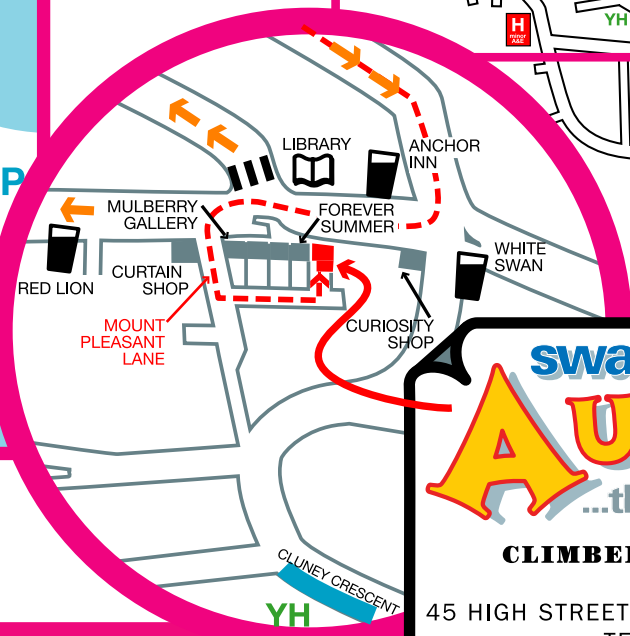

DIRECTIONS TO
THE SWANAGE AUBERGE
45 HIGH STREET SWANAGE DORSET BH19 2LT
(Entrance off Mount Pleasant Lane)

TEL: +44(0)1929 424368
MOBILE: 07711117668

swanage
AUBERGE
...thebunkhousethatcares!

**CLIMBER • DIVERS • WALKERS
WELCOME**