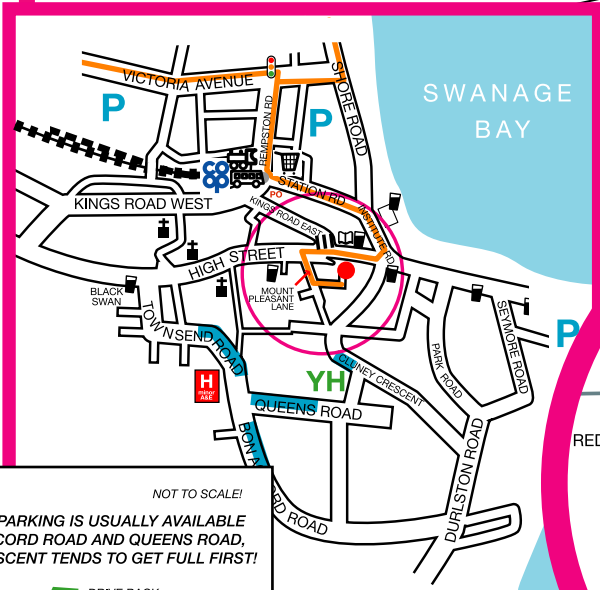

DIRECTIONS TO
THE SWANAGE AUBERGE
45 HIGH STREET SWANAGE DORSET BH19 2LT
(Entrance off Mount Pleasant Lane)

TEL: +44(0)1929 424368
MOBILE: 07711117668

swanage
AUBERGE
...thebunkhousethatcares!

**CLIMBER • DIVERS • WALKERS
WELCOME**

45 HIGH STREET • SWANAGE • DORSET BH19 2LT
TEL: 077 11 117 668
www.swanageauberge.co.uk